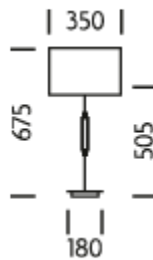

FEATURES

CHUNKY EBONY STAINED WOODEN SECTION COMBINES WITH REEDED TUBING TO FEATURE IN THIS ELEGANT GUESTROOM LIGHTING DESIGN.

MATERIAL

STEEL AND WOOD

FINISH

GOLDEN BRONZE WITH EBONY

RECOMMENDED LAMP

1 X E27 7W LED 2700K

CERTIFICATIONS

CE UK CA UL ± IP20

DIMENSIONS

FULL TECHNICAL SPECIFICATION

MATERIAL	STEEL AND WOOD	PLUG COLOUR	BLACK
FINISH	GOLDEN BRONZE WITH EBONY	SWITCH TYPE	IN LINE
LAMPHOLDER TYPE	E27	DIMMABLE AS STANDARD?	BY REQUEST ONLY
RECOMMENDED LAMP	1 X E27 7W LED 2700K	INSULATION RATING	CLASS I
MAX WATTAGE (RETROFIT)	30W	IP RATING	IP20
CE	YES	BASE DIMENSIONS	180MM DIAMETER
UKCA	YES	NET PRODUCT WEIGHT	2KG
UL	YES	OVERALL HEIGHT WITH SHADE AS SHOWN	675MM
CABLE TYPE	BLACK SILK-COVERED	OVERALL HEIGHT WITHOUT SHADE	505MM
CABLE LENGTH	2000MM	OVERALL WIDTH WITH SHADE AS SHOWN	350MM
PLUG TYPE	UK 13 AMP	OVERALL WIDTH WITHOUT SHADE	180MM