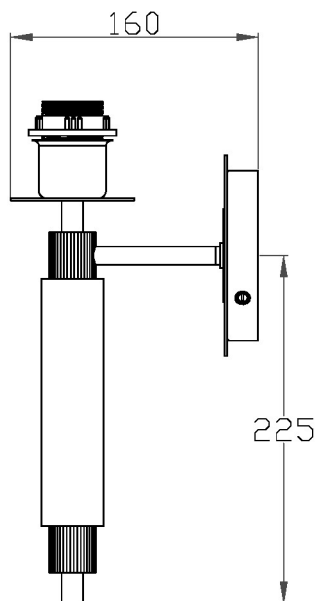

— CHELSOM —

EST. 1947

PI/38/W1

Revision A