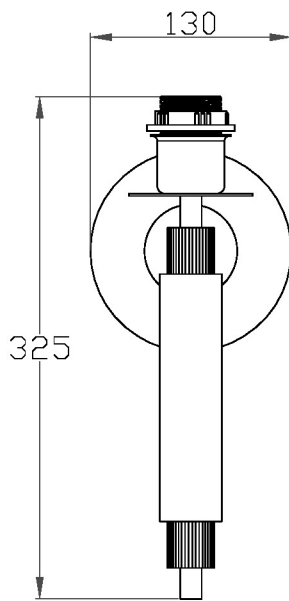

CERTIFICATIONS

CE UK CA UL ± IP20

DIMENSIONS

FULL TECHNICAL SPECIFICATION

MATERIAL	STEEL AND WOOD	INSULATION RATING	CLASS I
FINISH	GOLDEN BRONZE WITH EBONY	IP RATING	IP20
LAMPHOLDER TYPE	E27	PROJECTION	210MM
RECOMMENDED LAMP	1 X E27 7W LED 2700K	BACKPLATE DIMENSIONS	130MM DIAMETER
MAX WATTAGE (RETROFIT)	30W	NET PRODUCT WEIGHT	1KG
CE	YES	OVERALL HEIGHT WITH SHADE AS SHOWN	480MM
UKCA	YES	OVERALL HEIGHT WITHOUT SHADE	300MM
UL	YES	OVERALL WIDTH WITH SHADE AS SHOWN	180MM
DIMMABLE AS STANDARD?	YES	OVERALL WIDTH WITHOUT SHADE	130MM
DIMMING TYPE	PHASE		

— CHELSOM —

EST. 1947

PI/38/W1

Revision A

— CHELSOM —

EST. 1947

FOLLOW THE NUMBERED ASSEMBLY SEQUENCE