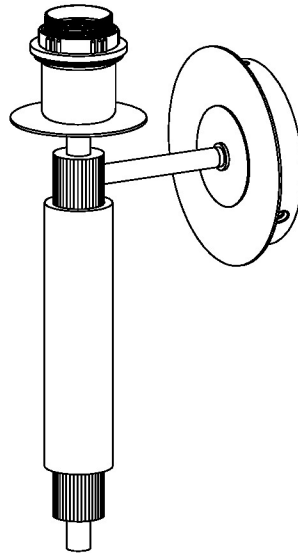

— CHELSOM —

EST. 1947

PI/38/W1

Revision A