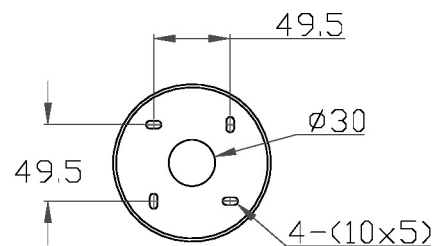

— CHELSOM —

EST. 1947

PI/38/W1

Revision A