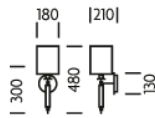

CERTIFICATIONS

CE UK CA UL ± IP20

DIMENSIONS

FULL TECHNICAL SPECIFICATION

MATERIAL	STEEL AND WOOD	INSULATION RATING	CLASS I
FINISH	GOLDEN BRONZE WITH EBONY	IP RATING	IP20
LAMPHOLDER TYPE	E27	PROJECTION	210MM
RECOMMENDED LAMP	1 X E27 7W LED 2700K	BACKPLATE DIMENSIONS	130MM DIAMETER
MAX WATTAGE (RETROFIT)	30W	NET PRODUCT WEIGHT	1KG
CE	YES	OVERALL HEIGHT WITH SHADE AS SHOWN	480MM
UKCA	YES	OVERALL HEIGHT WITHOUT SHADE	300MM
UL	YES	OVERALL WIDTH WITH SHADE AS SHOWN	180MM
DIMMABLE AS STANDARD?	YES	OVERALL WIDTH WITHOUT SHADE	130MM
DIMMING TYPE	PHASE		