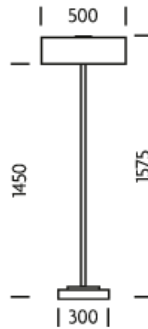

FEATURES

INTERNAL INTEGRAL LED LIGHT SOURCE ALLOWS VERY SHALLOW SHADE FOR UNIQUE PROPORTIONS AND EXCELLENT DIFFUSED LIGHT DISTRIBUTION.

COMPLETE WITH AN OFF WHITE FABRIC SHADE SECURED ON TOP WITH A DECORATIVE GROOVED DISC AND A DIMMER SWITCH. SUPPLIED FLAT-PACKED TO REDUCE PACKAGING VOLUME AND CARBON FOOTPRINT.

MATERIAL

STEEL AND FABRIC

FINISH

BRUSHED BRASS (BRB)

CERTIFICATIONS

CE UK CA IP20

DIMENSIONS

FULL TECHNICAL SPECIFICATION

MATERIAL	STEEL AND FABRIC	PLUG TYPE	UK 13 AMP
FINISH	BRUSHED BRASS (BRB)	PLUG COLOUR	BLACK
LAMPHOLDER TYPE	INTEGRAL LED	SWITCH TYPE	FOOT DIMMER
INTEGRAL LIGHT SOURCE	LED 8W 2700K	DIMMABLE AS STANDARD?	YES
COLOUR TEMPERATURE	2700K	DIMMING TYPE	PHASE
WATTAGE (W) - INTEGRAL LED	8W	INSULATION RATING	CLASS I
CE	YES	IP RATING	IP20
UKCA	YES	BASE DIMENSIONS	300MM DIAMETER
UL	FOR UL PLEASE ENQUIRE	NET PRODUCT WEIGHT	10KG
DRIVER LOCATION	INTEGRAL	OVERALL HEIGHT WITH SHADE AS SHOWN	1575MM
CABLE TYPE	BLACK SILK-COVERED	OVERALL HEIGHT WITHOUT SHADE	1450MM
CABLE LENGTH	2000MM	OVERALL WIDTH WITH SHADE AS SHOWN	500MM