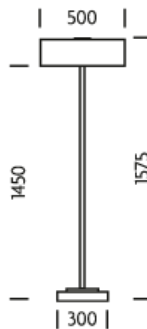

### FEATURES

INTERNAL INTEGRAL LED LIGHT SOURCE ALLOWS VERY SHALLOW SHADE FOR UNIQUE PROPORTIONS AND EXCELLENT DIFFUSED LIGHT DISTRIBUTION.

COMPLETE WITH AN OFF WHITE FABRIC SHADE SECURED ON TOP WITH A DECORATIVE GROOVED DISC AND A DIMMER SWITCH. SUPPLIED FLAT-PACKED TO REDUCE PACKAGING VOLUME AND CARBON FOOTPRINT.

### DIMENSIONS