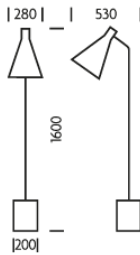

FEATURES

CONICAL FABRIC SHADE FITS SEAMLESSLY INTO SPUN METAL CONE HOLDER. SHADE IS BESPOKE WITH OTHER FABRIC OPTIONS AVAILABLE.

MATERIAL

STEEL

FINISH

BRUSHED BRASS WITH SATIN BLACK

RECOMMENDED LAMP

1 X E27 8W LED 2700K

CERTIFICATIONS

CE UKCA UL ± IP20

DIMENSIONS

FULL TECHNICAL SPECIFICATION

MATERIAL	STEEL	PLUG COLOUR	BLACK
FINISH	BRUSHED BRASS WITH SATIN BLACK	SWITCH TYPE	FOOT
LAMPHOLDER TYPE	E27	DIMMABLE AS STANDARD?	BY REQUEST ONLY
RECOMMENDED LAMP	1 X E27 8W LED 2700K	INSULATION RATING	CLASS I
MAX WATTAGE (RETROFIT)	30W	IP RATING	IP20
CE	YES	PROJECTION	530MM
UKCA	YES	BASE DIMENSIONS	200MM DIAMETER
UL	YES	NET PRODUCT WEIGHT	7KG
CABLE TYPE	BLACK SILK-COVERED	OVERALL HEIGHT AS SHOWN	1600MM
CABLE LENGTH	2000MM	OVERALL WIDTH AS SHOWN	280MM
PLUG TYPE	UK 13 AMP		