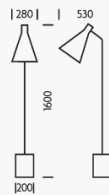

FEATURES

CONICAL FABRIC SHADE FITS SEAMLESSLY INTO SPUN METAL CONE HOLDER. STANDS ON HEAVY SATIN BLACK CYLINDRICAL BASE. SHADE IS BESPOKE WITH OTHER FABRIC OPTIONS AVAILABLE.

MATERIAL

STEEL

FINISH

BRUSHED BRASS WITH SATIN BLACK

RECOMMENDED LAMP

1 X E27 8W LED 2700K

CERTIFICATIONS

CE UK CA UL ± IP20

DIMENSIONS

FULL TECHNICAL SPECIFICATION

MATERIAL	STEEL	PLUG COLOUR	BLACK
FINISH	BRUSHED BRASS WITH SATIN BLACK	SWITCH TYPE	FOOT
LAMPHOLDER TYPE	E27	DIMMABLE AS STANDARD?	BY REQUEST ONLY
RECOMMENDED LAMP	1 X E27 8W LED 2700K	INSULATION RATING	CLASS I
MAX WATTAGE (RETROFIT)	30W	IP RATING	IP20
CE	YES	PROJECTION	530MM
UKCA	YES	BASE DIMENSIONS	200MM DIAMETER
UL	YES	NET PRODUCT WEIGHT	7KG
CABLE TYPE	BLACK SILK-COVERED	OVERALL HEIGHT AS SHOWN	1600MM
CABLE LENGTH	2000MM	OVERALL WIDTH AS SHOWN	280MM
PLUG TYPE	UK 13 AMP		