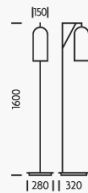

**FINISH**

SATIN BLACK WITH BRUSHED BRASS ACCENTS

**RECOMMENDED LAMP**

1 X E27 6W LED 2700K

**CERTIFICATIONS**

CE UK CA UL IP20

**DIMENSIONS**

**FULL TECHNICAL SPECIFICATION**

<b>MATERIAL</b>	STEEL AND GLASS	<b>PLUG TYPE</b>	UK 13 AMP
<b>FINISH</b>	SATIN BLACK WITH BRUSHED BRASS ACCENTS	<b>PLUG COLOUR</b>	BLACK
<b>LAMPHOLDER TYPE</b>	E27	<b>SWITCH TYPE</b>	FOOT
<b>RECOMMENDED LAMP</b>	1 X E27 6W LED 2700K	<b>DIMMABLE AS STANDARD?</b>	BY REQUEST ONLY
<b>LAMP INCLUDED</b>	YES	<b>INSULATION RATING</b>	CLASS I
<b>MAX WATTAGE (RETROFIT)</b>	30W	<b>IP RATING</b>	IP20
<b>CE</b>	YES	<b>PROJECTION</b>	320MM
<b>UKCA</b>	YES	<b>BASE DIMENSIONS</b>	320 X 280MM
<b>UL</b>	YES	<b>NET PRODUCT WEIGHT</b>	5.55KG
<b>CABLE TYPE</b>	BLACK SILK-COVERED	<b>OVERALL HEIGHT AS SHOWN</b>	1600MM
<b>CABLE LENGTH</b>	2000MM	<b>OVERALL WIDTH AS SHOWN</b>	280MM