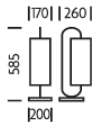

## FINISH

BRUSHED NICKEL WITH SATIN BLACK (BN/BL)

## DIMENSIONS

## FULL TECHNICAL SPECIFICATION

<b>MATERIAL</b>	STEEL WITH ACRYLIC DIFFUSER	<b>PLUG COLOUR</b>	BLACK
<b>FINISH</b>	BRUSHED NICKEL WITH SATIN BLACK (BN/BL)	<b>SWITCH TYPE</b>	IN LINE
<b>LAMPHOLDER TYPE</b>	E27	<b>DIMMABLE AS STANDARD?</b>	BY REQUEST ONLY
<b>RECOMMENDED LAMP</b>	1 X E27 7W LED 2700K	<b>INSULATION RATING</b>	CLASS I
<b>MAX WATTAGE (RETROFIT)</b>	30W	<b>IP RATING</b>	IP20
<b>CE</b>	YES	<b>PROJECTION</b>	260MM
<b>UKCA</b>	YES	<b>BASE DIMENSIONS</b>	200MM DIAMETER
<b>UL</b>	YES	<b>NET PRODUCT WEIGHT</b>	2.6KG
<b>CABLE TYPE</b>	BLACK SILK-COVERED	<b>OVERALL HEIGHT AS SHOWN</b>	585MM
<b>CABLE LENGTH</b>	2000MM	<b>OVERALL HEIGHT WITH SHADE AS SHOWN</b>	
<b>PLUG TYPE</b>	UK 13 AMP	<b>OVERALL WIDTH AS SHOWN</b>	200MM