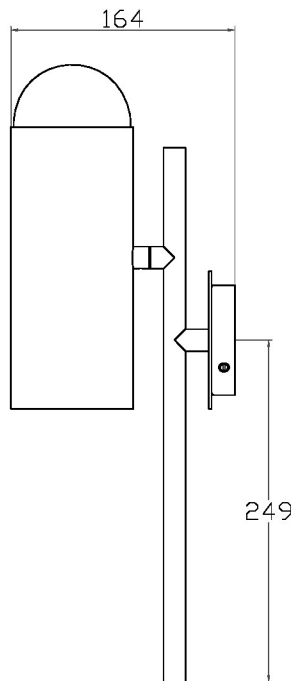

— CHELSOM —

EST. 1947