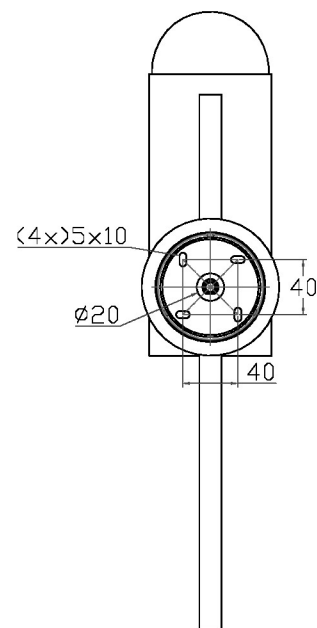

— CHELSOM —

EST. 1947