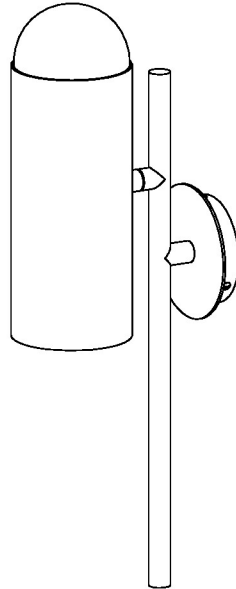

— CHELSOM —

EST. 1947