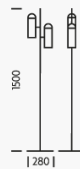

**MATERIAL**

STEEL AND GLASS WITH ACRYLIC DIFFUSERS

**FINISH**

SATIN BLACK (BL)

**CERTIFICATIONS**

CE  IP20

**DIMENSIONS**

**FULL TECHNICAL SPECIFICATION**

<b>MATERIAL</b>	STEEL AND GLASS WITH ACRYLIC DIFFUSERS	<b>PLUG TYPE</b>	UK 13 AMP
<b>FINISH</b>	SATIN BLACK (BL)	<b>PLUG COLOUR</b>	BLACK
<b>LAMPHOLDER TYPE</b>	INTEGRAL LED	<b>SWITCH TYPE</b>	FOOT
<b>INTEGRAL LIGHT SOURCE</b>	4 X LED 3W 2700K	<b>DIMMABLE AS STANDARD?</b>	BY REQUEST ONLY
<b>COLOUR TEMPERATURE</b>	2700K	<b>INSULATION RATING</b>	CLASS I
<b>CE</b>	YES	<b>IP RATING</b>	IP20
<b>UL</b>	FOR UL PLEASE ENQUIRE.	<b>BASE DIMENSIONS</b>	280MM DIAMETER
<b>DRIVER LOCATION</b>	INTEGRAL	<b>NET PRODUCT WEIGHT</b>	7KG
<b>CABLE TYPE</b>	BLACK SILK-COVERED	<b>OVERALL HEIGHT AS SHOWN</b>	1500MM
<b>CABLE LENGTH</b>	2000MM	<b>OVERALL WIDTH AS SHOWN</b>	280MM