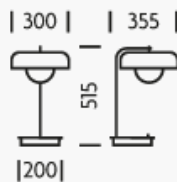

**FEATURES**

SHALLOW DOMED METAL SHADE COVERS MATT OPAL BLOWN GLASS GLOBE WHICH IS THREADED FOR SECURE FIXING. HAS ROTARY DIMMER SWITCH.

**MATERIAL**

STEEL AND GLASS

**FINISH**

BRUSHED BRASS (BRB). MATT OPAL GLASS AND METAL SHADE INTERIOR IS WHITE.

**RECOMMENDED LAMP**

1 X E14 3.5W LED 2700K

**CERTIFICATIONS**

CE UL  $\oplus$  IP20

**DIMENSIONS**

**FULL TECHNICAL SPECIFICATION**

<b>MATERIAL</b>	STEEL AND GLASS	<b>SWITCH TYPE</b>	ROTARY DIMMER
<b>FINISH</b>	BRUSHED BRASS (BRB). MATT OPAL GLASS AND METAL SHADE INTERIOR IS WHITE.	<b>DIMMABLE AS STANDARD?</b>	YES
<b>LAMPHOLDER TYPE</b>	E14	<b>DIMMING TYPE</b>	PHASE
<b>RECOMMENDED LAMP</b>	1 X E14 3.5W LED 2700K	<b>INSULATION RATING</b>	CLASS I
<b>MAX WATTAGE (RETROFIT)</b>	30W	<b>IP RATING</b>	IP20
<b>CE</b>	YES	<b>PROJECTION</b>	355MM
<b>UL</b>	YES	<b>BASE DIMENSIONS</b>	200MM DIAMETER
<b>CABLE TYPE</b>	BLACK SILK-COVERED	<b>NET PRODUCT WEIGHT</b>	2.4KG
<b>CABLE LENGTH</b>	2000MM	<b>OVERALL HEIGHT AS SHOWN</b>	515MM
<b>PLUG TYPE</b>	UK 13 AMP	<b>OVERALL WIDTH AS SHOWN</b>	300MM
<b>PLUG COLOUR</b>	BLACK		