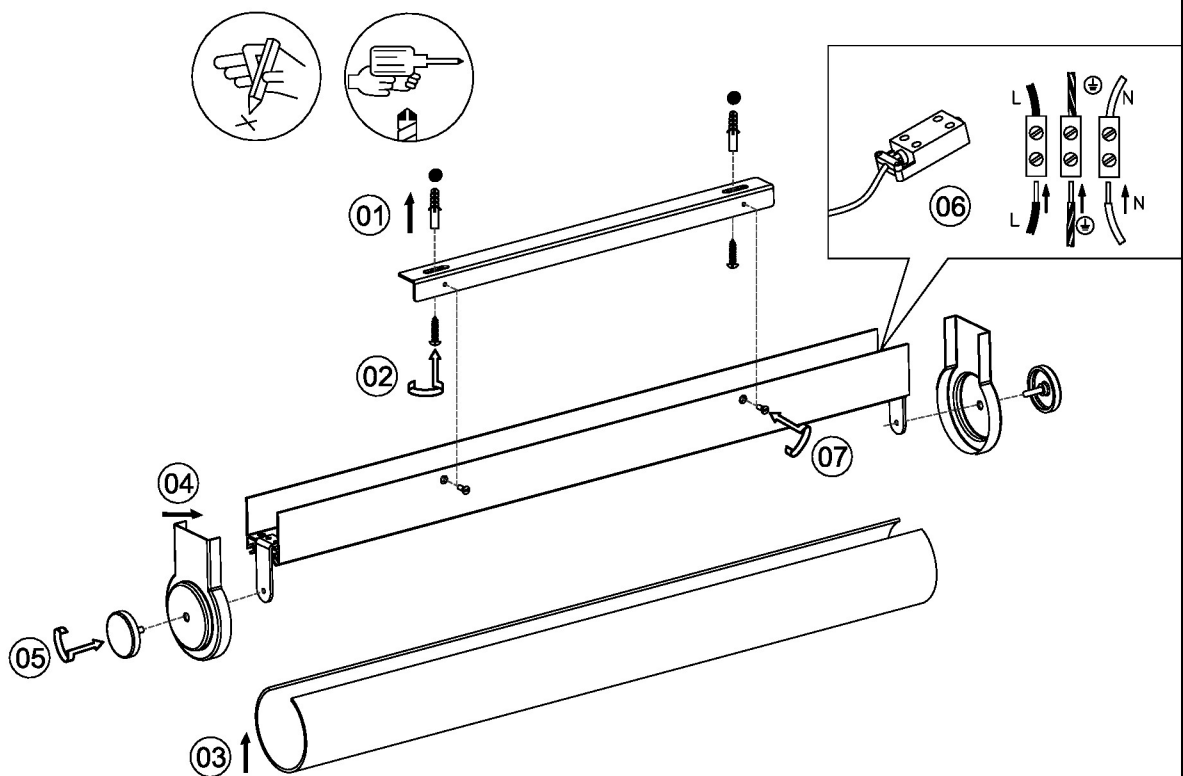

FINISH

BLACK BRONZE (BB) WITH OPAL GLASS

CERTIFICATIONS

CE UK CA IP44

FULL TECHNICAL SPECIFICATION

MATERIAL	STEEL WITH GLASS	INSULATION RATING	CLASS I
FINISH	BLACK BRONZE (BB) WITH OPAL GLASS	IP RATING	IP44
LAMPHOLDER TYPE	INTEGRAL LED	BATHROOM ZONE	ZONE 2
INTEGRAL LIGHT SOURCE	LED 8W 3000K	WIDTH	60
COLOUR TEMPERATURE	3000K	HEIGHT	555
WATTAGE (W) - INTEGRAL LED	8W	PROJECTION	90MM
CE	YES	BACKPLATE DIMENSIONS	533 X 41MM
UKCA	YES	NET PRODUCT WEIGHT	0.85KG
UL	FOR UL PLEASE ENQUIRE.	OVERALL HEIGHT AS SHOWN	555MM
DRIVER LOCATION	INTEGRAL	OVERALL WIDTH AS SHOWN	60MM
DIMMABLE AS STANDARD?	BY REQUEST ONLY		

— CHELSOM —

EST. 1947

BW/112/LED

— CHELSOM —

EST. 1947

FOLLOW THE NUMBERED ASSEMBLY SEQUENCE

SLR Information

This product contains a light source
of Energy Efficiency Class E
Regulation 2021 No. 1095