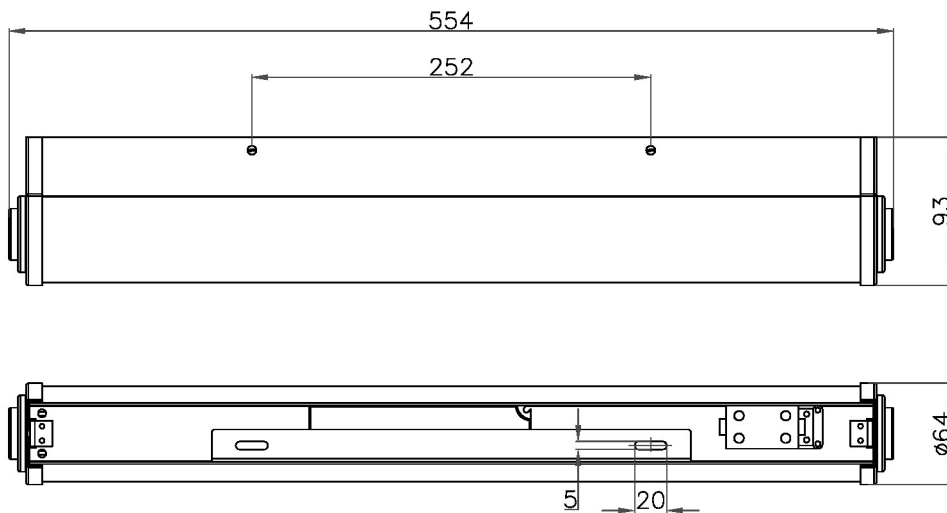

— CHELSOM —

EST. 1947

BW/112/LED