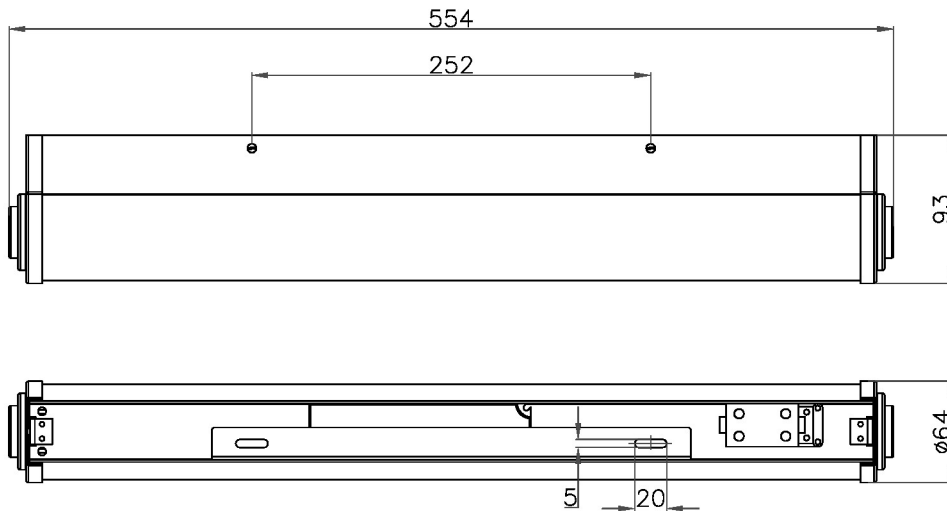

— CHELSOM —

EST. 1947

BW/112/LED

www.chelsom.co.uk

Revision A