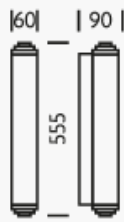

FEATURES

IP44 BATHROOM WALL LIGHT WITH STEPPED END DETAILS AND OPAL GLASS DIFFUSER. CAN ALSO BE MOUNTED HORIZONTALLY.

MATERIAL

STEEL WITH GLASS DIFFUSER

FINISH

POLISHED CHROME WITH OPAL DIFFUSER

CERTIFICATIONS

CE UK CA IP44

DIMENSIONS

FULL TECHNICAL SPECIFICATION

MATERIAL	STEEL WITH GLASS DIFFUSER	INSULATION RATING	CLASS I
FINISH	POLISHED CHROME WITH OPAL DIFFUSER	IP RATING	IP44
LAMPHOLDER TYPE	INTEGRAL LED	WIDTH	60
INTEGRAL LIGHT SOURCE	LED 8W 3000K	HEIGHT	555
COLOUR TEMPERATURE	3000K	PROJECTION	90MM
CE	YES	BACKPLATE DIMENSIONS	300 X 35MM
UKCA	YES	NET PRODUCT WEIGHT	0.85KG
UL	FOR UL PLEASE ENQUIRE.	OVERALL HEIGHT AS SHOWN	555MM
DRIVER LOCATION	INTEGRAL	OVERALL WIDTH AS SHOWN	60MM
DIMMABLE AS STANDARD?	BY REQUEST ONLY		