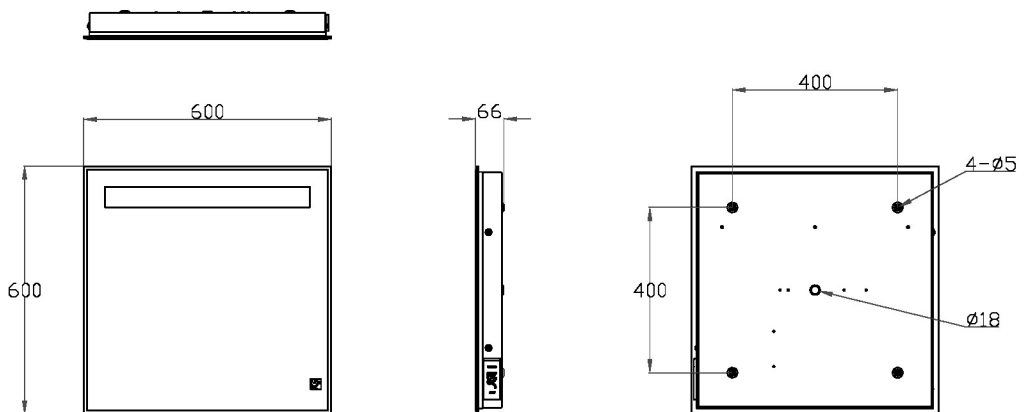

— CHELSOM —

EST. 1947

BW/116/LED

Revision A