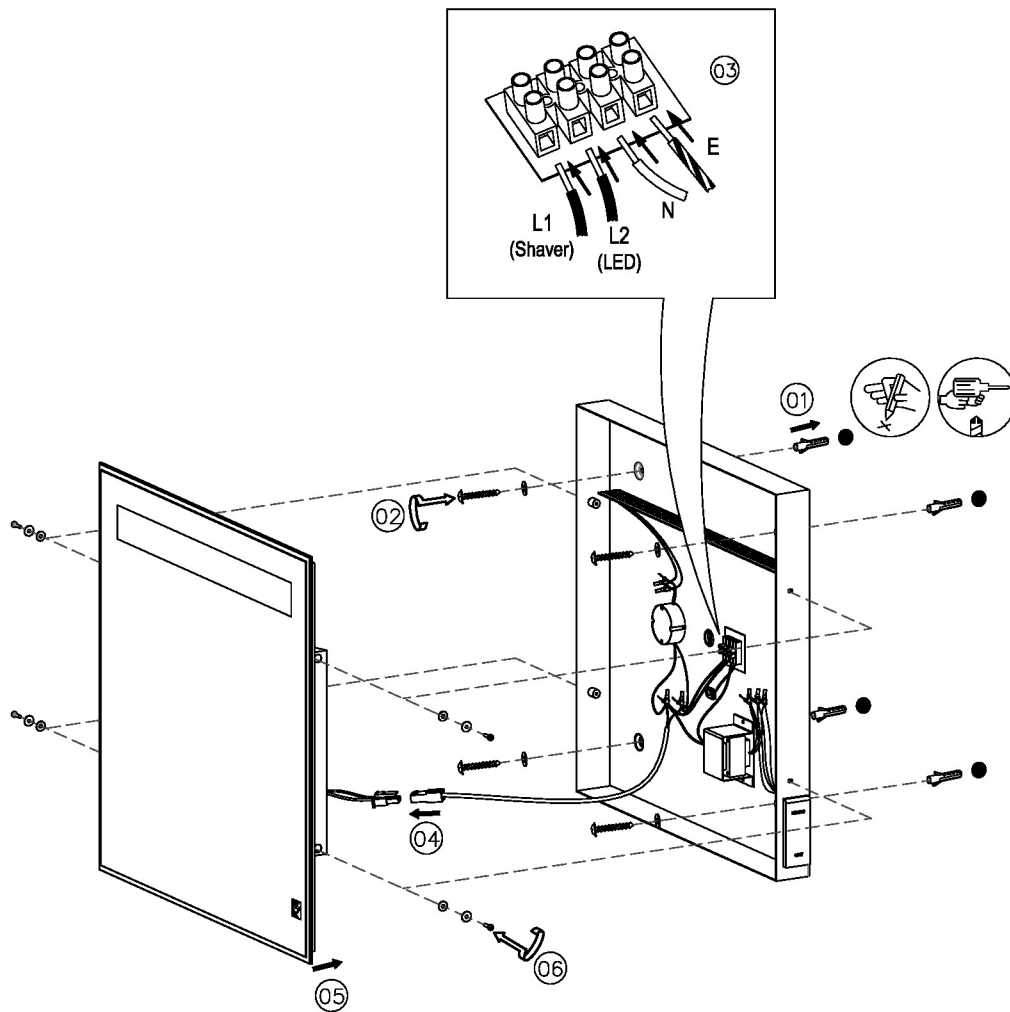

FEATURES

GUEST BATHROOM MIRROR SUPPLIED WITH INTEGRAL SHAVER SOCKET AND DEMISTER PAD AS STANDARD.

MATERIAL

STEEL WITH MIRRORED GLASS

FINISH

POLISHED CHROME WITH WHITE PAINTED BACKBOX

CERTIFICATIONS

CE UK CA IP44

studio^c

DIMENSIONS

FULL TECHNICAL SPECIFICATION

MATERIAL	STEEL WITH MIRRORED GLASS	INSULATION RATING	CLASS I
FINISH	POLISHED CHROME WITH WHITE PAINTED BACKBOX	IP RATING	IP44
LAMPHOLDER TYPE	INTEGRAL LED	BATHROOM ZONE	ZONE 2
INTEGRAL LIGHT SOURCE	LED 10W 3000K	WIDTH	600
COLOUR TEMPERATURE	3000K	HEIGHT	600
WATTAGE (W) - INTEGRAL LED	10W	PROJECTION	66MM
CE	YES	BACKPLATE DIMENSIONS	570 X 570MM
UKCA	YES	NET PRODUCT WEIGHT	10KG
UL	FOR UL PLEASE ENQUIRE.	OVERALL HEIGHT AS SHOWN	600MM
DRIVER LOCATION	INTEGRAL	OVERALL WIDTH AS SHOWN	600MM
DIMMABLE AS STANDARD?	BY REQUEST ONLY		

— CHELSOM —

EST. 1947

BW/116/LED

Revision A

— CHELSOM —

EST. 1947

FOLLOW THE NUMBERED ASSEMBLY SEQUENCE

SLR Information