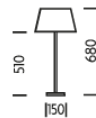

FEATURES

CUSTOM FINISH, SATIN BLACK WITH BRUSHED BRASS (BL/BRB), TO SPECIAL ORDER FOR MINIMUM 50 PIECES.

MATERIAL

STEEL

FINISH

SATIN BLACK WITH BRUSHED BRASS (BL/BRB)

RECOMMENDED LAMP

1 X E27 7W LED 2700K

CERTIFICATIONS

CE UKCA UL ± IP20

studio^c

DIMENSIONS

FULL TECHNICAL SPECIFICATION

| | | | |
|-------------------------------|---|---|-----------------|
| MATERIAL | STEEL | DIMMABLE AS STANDARD? | BY REQUEST ONLY |
| FINISH | SATIN BLACK WITH BRUSHED BRASS (BL/BRB) | INSULATION RATING | CLASS I |
| LAMPHOLDER TYPE | E27 | IP RATING | IP20 |
| RECOMMENDED LAMP | 1 X E27 7W LED 2700K | WIDTH WITH SHADE | 300 |
| MAX WATTAGE (RETROFIT) | 30W | HEIGHT | 500 |
| CE | YES | HEIGHT WITH SHADE | 675 |
| UKCA | YES | BASE DIMENSIONS | 150 X 150MM |
| UL | YES | NET PRODUCT WEIGHT | 3.9KG |
| CABLE TYPE | BLACK PLASTIC | OVERALL HEIGHT WITH SHADE AS SHOWN | 680MM |
| CABLE LENGTH | 2000MM | OVERALL HEIGHT WITHOUT SHADE | 510MM |
| PLUG TYPE | UK 13 AMP | OVERALL WIDTH WITH SHADE AS SHOWN | 300MM |
| PLUG COLOUR | BLACK | OVERALL WIDTH WITHOUT SHADE | 150MM |
| SWITCH TYPE | IN LINE | | |