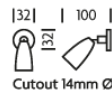

### DIMENSIONS

## FULL TECHNICAL SPECIFICATION

<b>MATERIAL</b>	STEEL	<b>INSULATION RATING</b>	CLASS II
<b>FINISH</b>	BRUSHED NICKEL (BN)	<b>IP RATING</b>	IP20
<b>LAMPHOLDER TYPE</b>	INTEGRAL LED	<b>WIDTH</b>	35
<b>INTEGRAL LIGHT SOURCE</b>	LED 1W 2700K	<b>HEIGHT</b>	35
<b>COLOUR TEMPERATURE</b>	2700K	<b>PROJECTION</b>	100MM
<b>WATTAGE (W) - INTEGRAL LED</b>	1W	<b>BACKPLATE DIMENSIONS</b>	32MM DIAMETER
<b>CE</b>	YES	<b>CUTOUT DIMENSIONS</b>	14MM DIAMETER
<b>UKCA</b>	YES	<b>NET PRODUCT WEIGHT</b>	0.3KG
<b>UL</b>	YES	<b>OVERALL HEIGHT AS SHOWN</b>	32MM
<b>DRIVER LOCATION</b>	REMOTE	<b>OVERALL WIDTH AS SHOWN</b>	32MM
<b>DIMMABLE AS STANDARD?</b>	BY REQUEST ONLY		