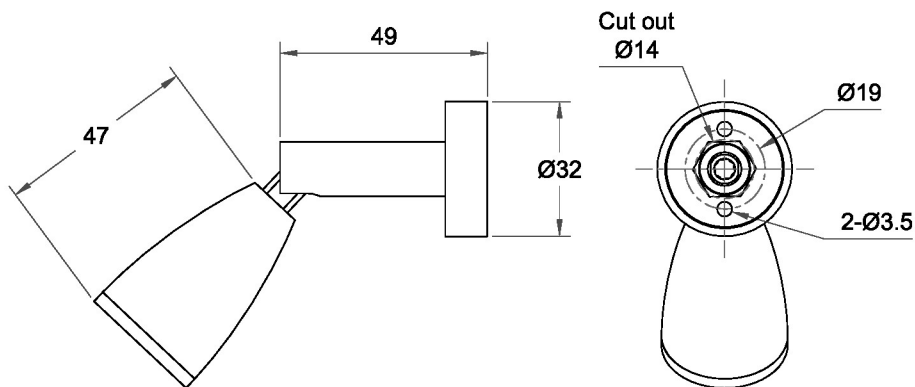

— CHELSOM —

EST. 1947