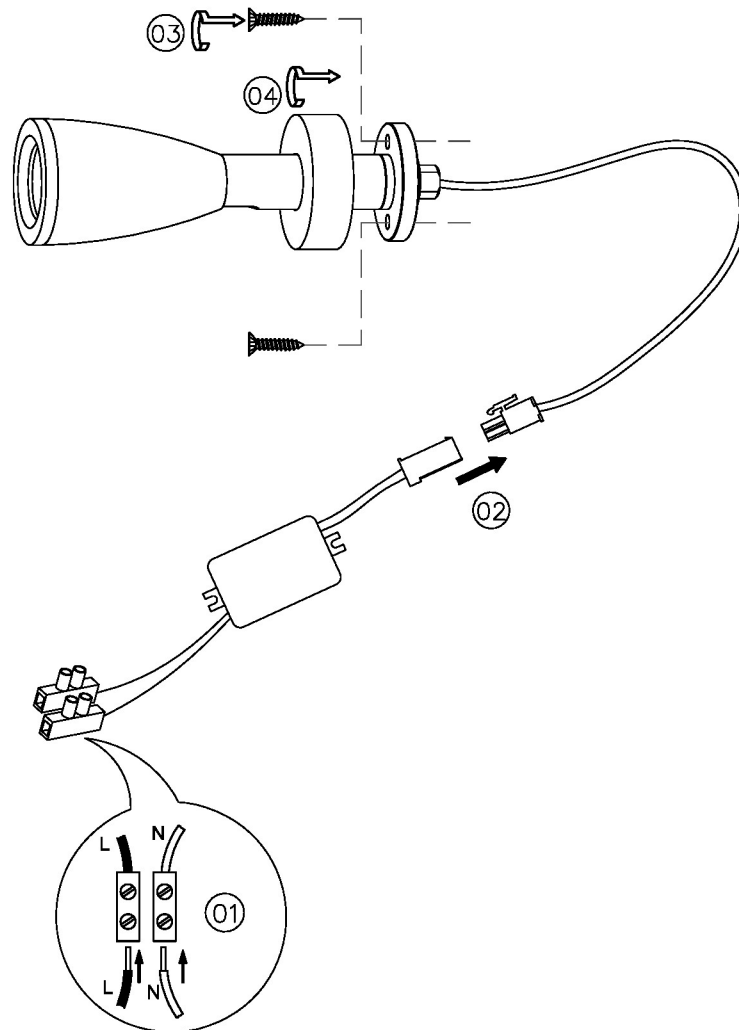

— CHELSOM —

EST. 1947

FOLLOW THE NUMBERED ASSEMBLY SEQUENCE

SLR Information

This product contains a light source
of Energy Efficiency Class E
Regulation 2021 No. 1095

Non-replaceable
light source

Control gear
replaceable by
qualified person