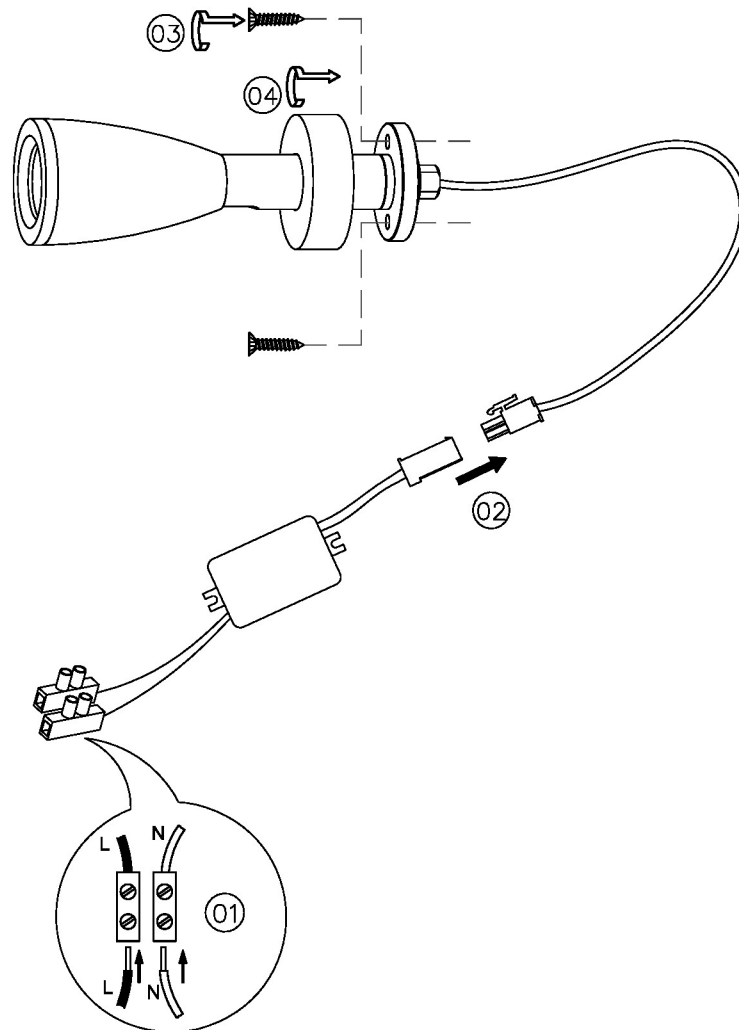

studio_c

DIMENSIONS

FULL TECHNICAL SPECIFICATION

MATERIAL	STEEL	INSULATION RATING	CLASS II
FINISH	SATIN BLACK (BL)	IP RATING	IP20
LAMPHOLDER TYPE	INTEGRAL LED	WIDTH	35
INTEGRAL LIGHT SOURCE	LED 1W 2700K	HEIGHT	35
COLOUR TEMPERATURE	2700K	PROJECTION	100MM
WATTAGE (W) - INTEGRAL LED	1W	BACKPLATE DIMENSIONS	32MM DIAMETER
CE	YES	CUTOUT DIMENSIONS	14MM DIAMETER
UKCA	YES	NET PRODUCT WEIGHT	0.3KG
UL	YES	OVERALL HEIGHT AS SHOWN	32MM
DRIVER LOCATION	REMOTE	OVERALL WIDTH AS SHOWN	32MM
DIMMABLE AS STANDARD?	BY REQUEST ONLY		

— CHELSOM —

EST. 1947

— CHELSOM —

EST. 1947

FOLLOW THE NUMBERED ASSEMBLY SEQUENCE

SLR Information

This product contains a light source
of Energy Efficiency Class E
Regulation 2021 No. 1095

Non-replaceable
light source