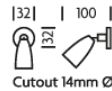

studio_c

DIMENSIONS

FULL TECHNICAL SPECIFICATION

MATERIAL	STEEL	INSULATION RATING	CLASS II
FINISH	SATIN BLACK (BL)	IP RATING	IP20
LAMPHOLDER TYPE	INTEGRAL LED	WIDTH	35
INTEGRAL LIGHT SOURCE	LED 1W 2700K	HEIGHT	35
COLOUR TEMPERATURE	2700K	PROJECTION	100MM
WATTAGE (W) - INTEGRAL LED	1W	BACKPLATE DIMENSIONS	32MM DIAMETER
CE	YES	CUTOUT DIMENSIONS	14MM DIAMETER
UKCA	YES	NET PRODUCT WEIGHT	0.3KG
UL	YES	OVERALL HEIGHT AS SHOWN	32MM
DRIVER LOCATION	REMOTE	OVERALL WIDTH AS SHOWN	32MM
DIMMABLE AS STANDARD?	BY REQUEST ONLY		