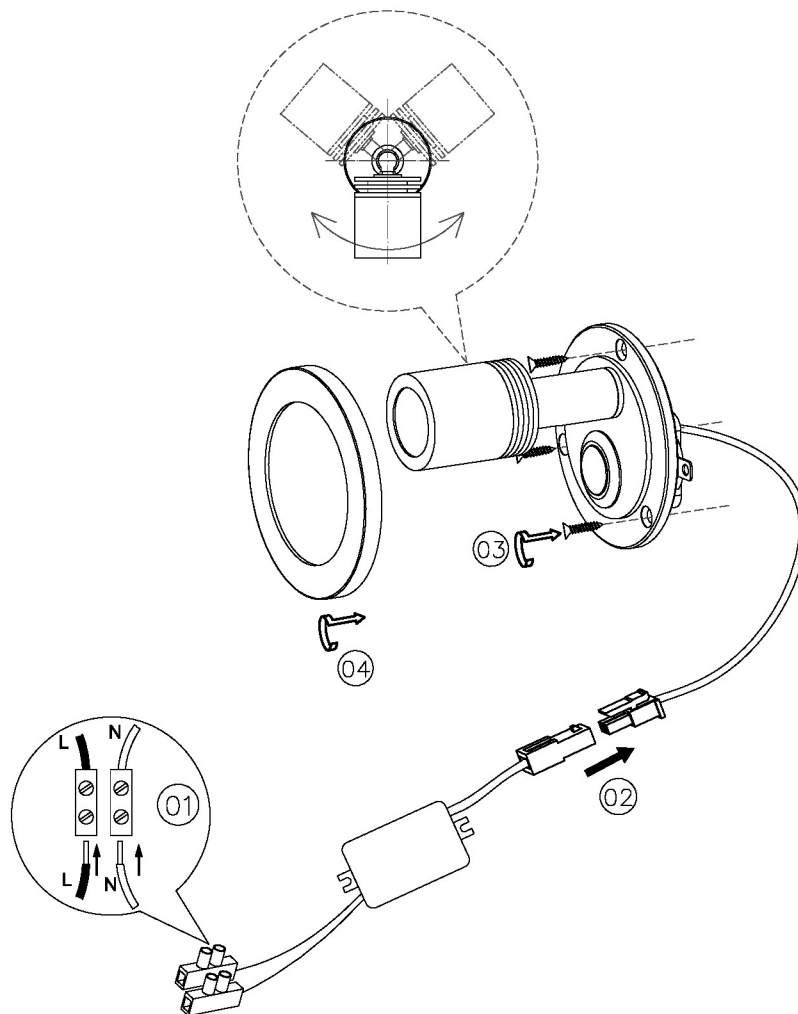

FULL TECHNICAL SPECIFICATION

MATERIAL	STEEL	DIMMABLE AS STANDARD?	BY REQUEST ONLY
FINISH	POLISHED CHROME (C)	INSULATION RATING	CLASS II
LAMPHOLDER TYPE	INTEGRAL LED	IP RATING	IP20
INTEGRAL LIGHT SOURCE	LED 1W 2700K	WIDTH	62
COLOUR TEMPERATURE	2700K	HEIGHT	62
WATTAGE (W) - INTEGRAL LED	1W	PROJECTION	65MM
CE	YES	BACKPLATE DIMENSIONS	60MM DIAMETER
UKCA	YES	CUTOUT DIMENSIONS	45MM DIAMETER
UL	YES	NET PRODUCT WEIGHT	0.3KG
DRIVER LOCATION	REMOTE	OVERALL HEIGHT AS SHOWN	60MM
SWITCH TYPE	PUSH	OVERALL WIDTH AS SHOWN	60MM

— CHELSOM —

EST. 1947

— CHELSOM —

EST. 1947

FOLLOW THE NUMBERED ASSEMBLY SEQUENCE

SLR Information

This product contains a light source
of Energy Efficiency Class E
Regulation 2021 No. 1095

Non-replaceable
light source