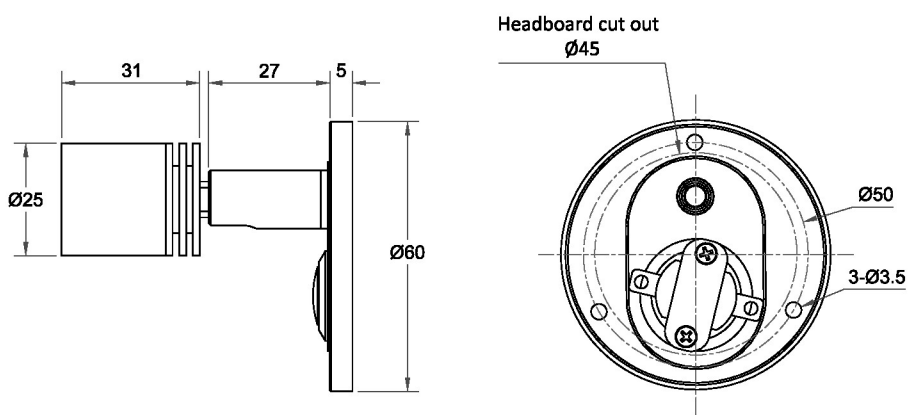

— CHELSOM —

EST. 1947