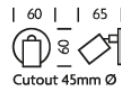

MATERIAL

STEEL

FINISH

POLISHED CHROME (C)

CERTIFICATIONS

CE UK CA UL IP20

studio_c

DIMENSIONS

FULL TECHNICAL SPECIFICATION

MATERIAL	STEEL	DIMMABLE AS STANDARD?	BY REQUEST ONLY
FINISH	POLISHED CHROME (C)	INSULATION RATING	CLASS II
LAMPHOLDER TYPE	INTEGRAL LED	IP RATING	IP20
INTEGRAL LIGHT SOURCE	LED 1W 2700K	WIDTH	62
COLOUR TEMPERATURE	2700K	HEIGHT	62
WATTAGE (W) - INTEGRAL LED	1W	PROJECTION	65MM
CE	YES	BACKPLATE DIMENSIONS	60MM DIAMETER
UKCA	YES	CUTOUT DIMENSIONS	45MM DIAMETER
UL	YES	NET PRODUCT WEIGHT	0.3KG
DRIVER LOCATION	REMOTE	OVERALL HEIGHT AS SHOWN	60MM
SWITCH TYPE	PUSH	OVERALL WIDTH AS SHOWN	60MM