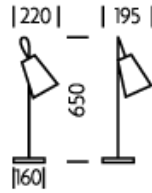

FEATURES

AN ELEGANTLY TALL VERTICAL COLUMN LOOPS AND CROSSES OVER AT THE TOP TO HOLD A FABRIC SHADE. THE TABLE LAMP IS AVAILABLE LEFT OR RIGHT-HANDED (L OR R WITH MODEL NUMBER) SO THAT THE SHADE POINTS INTO A BED MAKING IT PERFECT FOR GUESTROOM USE.

DIMENSIONS

FULL TECHNICAL SPECIFICATION

MATERIAL	STEEL	PLUG COLOUR	BLACK
FINISH	GOLDEN BRONZE (GB)	SWITCH TYPE	IN LINE
LAMPHOLDER TYPE	E27	DIMMABLE AS STANDARD?	BY REQUEST ONLY
RECOMMENDED LAMP	1 X E27 7W LED 2700K	INSULATION RATING	CLASS I
MAX WATTAGE (RETROFIT)	30W	IP RATING	IP20
CE	YES	PROJECTION	195MM
UKCA	YES	BASE DIMENSIONS	160MM DIAMETER
UL	YES	NET PRODUCT WEIGHT	1.2KG
CABLE TYPE	BLACK SILK-COVERED	OVERALL HEIGHT AS SHOWN	650MM
CABLE LENGTH	2000MM	OVERALL WIDTH AS SHOWN	220MM
PLUG TYPE	UK 13 AMP		