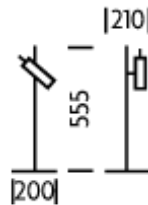

MATERIAL

STEEL AND ACRYLIC

FINISH

BRUSHED BRASS (BRB)

CERTIFICATIONS

CE UK CA IP20

DIMENSIONS

FULL TECHNICAL SPECIFICATION

MATERIAL	STEEL AND ACRYLIC	PLUG TYPE	UK 13 AMP
FINISH	BRUSHED BRASS (BRB)	PLUG COLOUR	BLACK
LAMPHOLDER TYPE	INTEGRAL LED	SWITCH TYPE	IN LINE
INTEGRAL LIGHT SOURCE	LED 6W 2700K	DIMMABLE AS STANDARD?	BY REQUEST ONLY
COLOUR TEMPERATURE	2700K	INSULATION RATING	CLASS I
WATTAGE (W) - INTEGRAL LED	6W	IP RATING	IP20
CE	YES	PROJECTION	210MM
UKCA	YES	BASE DIMENSIONS	200MM DIAMETER
UL	FOR UL PLEASE ENQUIRE.	NET PRODUCT WEIGHT	2.1KG
DRIVER LOCATION	INTEGRAL	OVERALL HEIGHT AS SHOWN	555MM
CABLE TYPE	BLACK SILK-COVERED	OVERALL WIDTH AS SHOWN	200MM
CABLE LENGTH	2000MM		