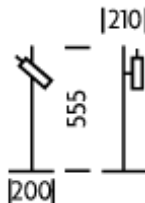

MATERIAL

STEEL AND ACRYLIC

FINISH

SATIN BLACK (BL)

CERTIFICATIONS

CE UK CA IP20

DIMENSIONS

FULL TECHNICAL SPECIFICATION

| | | | |
|-----------------------------------|------------------------|--------------------------------|-----------------|
| MATERIAL | STEEL AND ACRYLIC | PLUG TYPE | UK 13 AMP |
| FINISH | SATIN BLACK (BL) | PLUG COLOUR | BLACK |
| LAMPHOLDER TYPE | INTEGRAL LED | SWITCH TYPE | IN LINE |
| INTEGRAL LIGHT SOURCE | LED 6W 2700K | DIMMABLE AS STANDARD? | BY REQUEST ONLY |
| COLOUR TEMPERATURE | 2700K | INSULATION RATING | CLASS I |
| WATTAGE (W) - INTEGRAL LED | 6W | IP RATING | IP20 |
| CE | YES | PROJECTION | 210MM |
| UKCA | YES | BASE DIMENSIONS | 200MM DIAMETER |
| UL | FOR UL PLEASE ENQUIRE. | NET PRODUCT WEIGHT | 2.1KG |
| DRIVER LOCATION | INTEGRAL | OVERALL HEIGHT AS SHOWN | 555MM |
| CABLE TYPE | BLACK SILK-COVERED | OVERALL WIDTH AS SHOWN | 200MM |
| CABLE LENGTH | 2000MM | | |