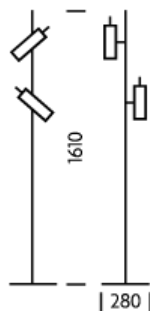

## FEATURES

A SIMPLE YET BEAUTIFULLY DESIGNED FLOOR LAMP FEATURING TWO FULLY ADJUSTABLE CYLINDER HEADS, EACH WITH A SLOTTED DETAIL IN THE TOP AND A KNURLED HANDLE FOR DIRECTING THE LIGHT. THERE IS AN OPAL ACRYLIC DIFFUSER IN THE BOTTOM OF EACH HEAD WHICH AVOIDS DIRECT GLARE AND THE RIM OF THE DIFFUSER GIVES AN AMBIENT HALO OF INDIRECT LIGHT. SUPPLIED FLAT-PACKED TO REDUCE PACKAGING VOLUME AND CARBON FOOTPRINT.

## DIMENSIONS