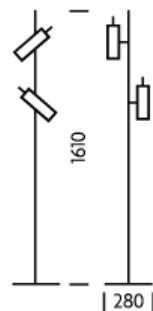

## FEATURES

A SIMPLE YET BEAUTIFULLY DESIGNED FLOOR LAMP FEATURING TWO FULLY ADJUSTABLE CYLINDER HEADS, EACH WITH A SLOTTED DETAIL IN THE TOP AND A KNURLED HANDLE FOR DIRECTING THE LIGHT. THERE IS AN OPAL ACRYLIC DIFFUSER IN THE BOTTOM OF EACH HEAD WHICH AVOIDS DIRECT GLARE AND THE RIM OF THE DIFFUSER GIVES AN AMBIENT HALO OF INDIRECT LIGHT. SUPPLIED FLAT-PACKED TO REDUCE PACKAGING VOLUME AND CARBON FOOTPRINT.

## DIMENSIONS