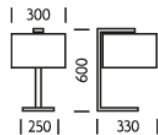

FEATURES

SHADE IS BESPOKE AND HAS INTEGRAL TOP PARCHMENT DIFFUSER. OTHER FABRIC OPTIONS ARE AVAILABLE.

MATERIAL

STEEL

FINISH

SATIN BLACK (BL)

RECOMMENDED LAMP

1 X E27 7W LED 2700K

CERTIFICATIONS

CE UKCA UL ± IP20

studio_c

DIMENSIONS

FULL TECHNICAL SPECIFICATION

MATERIAL	STEEL	PLUG COLOUR	BLACK
FINISH	SATIN BLACK (BL)	SWITCH TYPE	IN LINE
LAMPHOLDER TYPE	E27	DIMMABLE AS STANDARD?	BY REQUEST ONLY
RECOMMENDED LAMP	1 X E27 7W LED 2700K	INSULATION RATING	CLASS I
MAX WATTAGE (RETROFIT)	30W	IP RATING	IP20
CE	YES	PROJECTION	330MM
UKCA	YES	BASE DIMENSIONS	205 X 250MM
UL	YES	NET PRODUCT WEIGHT	3.9KG
CABLE TYPE	BLACK SILK-COVERED	OVERALL HEIGHT AS SHOWN	600MM
CABLE LENGTH	2000MM	OVERALL WIDTH AS SHOWN	200MM
PLUG TYPE	UK 13 AMP		