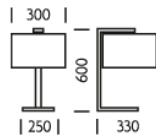

FEATURES

SHADE IS BESPOKE AND HAS INTEGRAL TOP PARCHMENT DIFFUSER. OTHER FABRIC OPTIONS ARE AVAILABLE.

MATERIAL

STEEL

FINISH

SATIN BLACK (BL)

RECOMMENDED LAMP

1 X E27 7W LED 2700K

CERTIFICATIONS

CE UKCA UL ± IP20

studio_c

DIMENSIONS

FULL TECHNICAL SPECIFICATION

MATERIAL	STEEL	PLUG COLOUR	BLACK
FINISH	SATIN BLACK (BL)	SWITCH TYPE	IN LINE
LAMPHOLDER TYPE	E27	DIMMABLE AS STANDARD?	BY REQUEST ONLY
RECOMMENDED LAMP	1 X E27 7W LED 2700K	INSULATION RATING	CLASS I
MAX WATTAGE (RETROFIT)	30W	IP RATING	IP20
CE	YES	PROJECTION	330MM
UKCA	YES	BASE DIMENSIONS	205 X 250MM
UL	YES	NET PRODUCT WEIGHT	3.9KG
CABLE TYPE	BLACK SILK-COVERED	OVERALL HEIGHT AS SHOWN	600MM
CABLE LENGTH	2000MM	OVERALL WIDTH AS SHOWN	200MM
PLUG TYPE	UK 13 AMP		