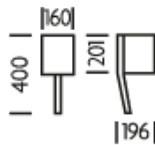

1 X E27 4.5W LED 2700K

CERTIFICATIONS

CE UK CA UL ± IP20

DIMENSIONS

FULL TECHNICAL SPECIFICATION

MATERIAL	WOOD, BRASS AND STEEL	DIMMING TYPE	PHASE
FINISH	DARK WENGE WITH SATIN BRASS	INSULATION RATING	CLASS I
LAMPHOLDER TYPE	E27	IP RATING	IP20
RECOMMENDED LAMP	1 X E27 4.5W LED 2700K	PROJECTION	196MM
MAX WATTAGE (RETROFIT)	30W	BACKPLATE DIMENSIONS	201 X 30MM
CE	YES	NET PRODUCT WEIGHT	0.6KG
UKCA	YES	OVERALL HEIGHT AS SHOWN	400MM
UL	YES	OVERALL WIDTH AS SHOWN	160MM
DIMMABLE AS STANDARD?	YES		