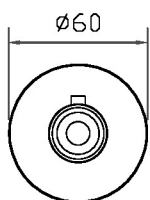

— CHELSOM —

EST. 1947