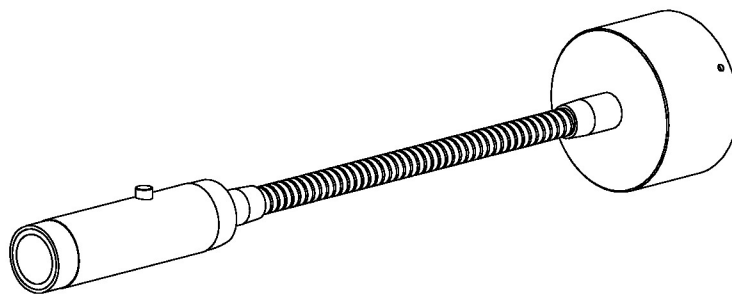

— CHELSOM —

EST. 1947