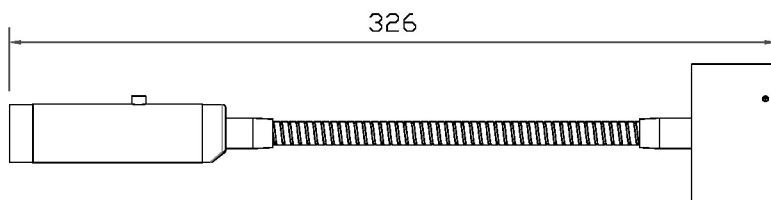

— CHELSOM —

EST. 1947