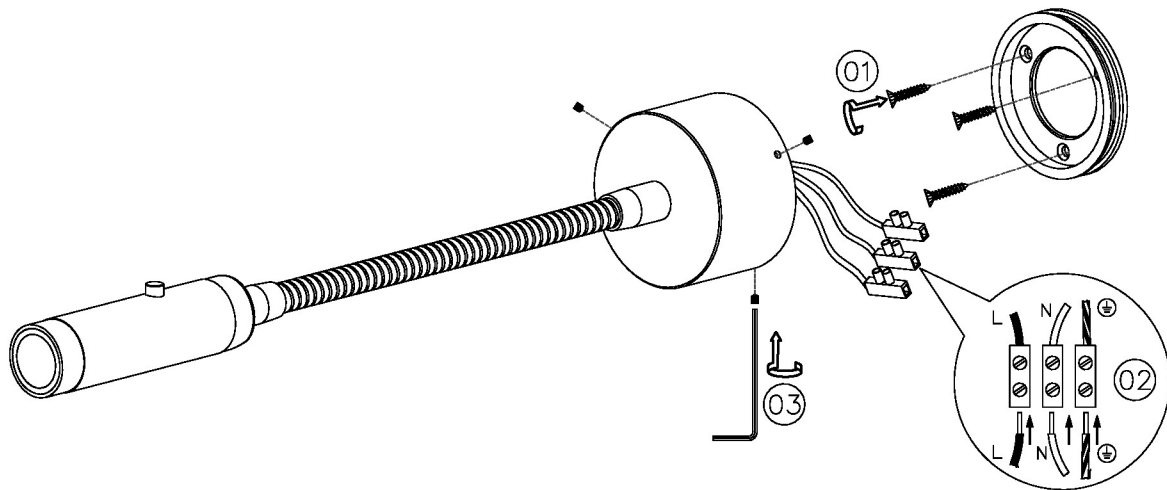

FEATURES

A LED BEDSIDE READING LIGHT WHICH HAS A CYLINDRICAL HEAD WITH A BLACK ON/OFF SWITCH. FLEXI ARM IS ROBUST 10MM DIAMETER AND TESTED FOR FUNCTION AND DURABILITY. DRIVER IS INTEGRAL IN THE BACKBOX AND INCLUDED IN PRICE.

FULL TECHNICAL SPECIFICATION

MATERIAL	STEEL	SWITCH TYPE	PUSH
FINISH	BLACK BRONZE (BB)	DIMMABLE AS STANDARD?	BY REQUEST ONLY
LAMPHOLDER TYPE	INTEGRAL LED	INSULATION RATING	CLASS I
INTEGRAL LIGHT SOURCE	LED 1W 2700K	IP RATING	IP20
COLOUR TEMPERATURE	2700K	PROJECTION	326MM
WATTAGE (W) - INTEGRAL LED	1W	BACKPLATE DIMENSIONS	60MM DIAMETER
CE	YES	NET PRODUCT WEIGHT	0.8KG
UKCA	YES	OVERALL HEIGHT AS SHOWN	60MM
UL	FOR UL PLEASE ENQUIRE.	OVERALL WIDTH AS SHOWN	60MM
DRIVER LOCATION	INTEGRAL		

— CHELSOM —

EST. 1947

— CHELSOM —

EST. 1947

FOLLOW THE NUMBERED ASSEMBLY SEQUENCE

SLR Information

This product contains a light source
of Energy Efficiency Class E
Regulation 2021 No. 1095

Non-replaceable
light source