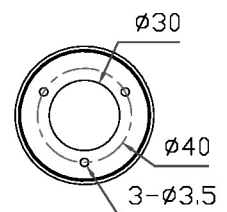

— CHELSOM —

EST. 1947