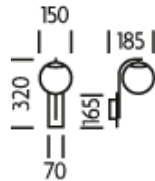

## DIMENSIONS

## FULL TECHNICAL SPECIFICATION

<b>MATERIAL</b>	STEEL AND GLASS	<b>DIMMING TYPE</b>	PHASE
<b>FINISH</b>	CHAMPAGNE GOLD (CHG) WITH MATT OPAL GLASS	<b>INSULATION RATING</b>	CLASS I
<b>LAMPHOLDER TYPE</b>	E14	<b>IP RATING</b>	IP20
<b>RECOMMENDED LAMP</b>	1 X E14 4.5W LED 2700K	<b>PROJECTION</b>	185MM
<b>MAX WATTAGE (RETROFIT)</b>	30W	<b>BACKPLATE DIMENSIONS</b>	165 X 70MM
<b>CE</b>	YES	<b>NET PRODUCT WEIGHT</b>	0.85KG
<b>UKCA</b>	YES	<b>OVERALL HEIGHT AS SHOWN</b>	320MM
<b>UL</b>	YES	<b>OVERALL WIDTH AS SHOWN</b>	150MM
<b>DIMMABLE AS STANDARD?</b>	YES		