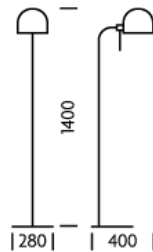

FEATURES

DOMED METAL SHADE SWIVELS LEFT TO RIGHT USING A HANDLE TO POSITION FOR CONVENIENT TASK LIGHTING. ELEGANT FLAT BASE SUPPORTS UPRIGHT COLUMN WHICH CURVES 90° INTO THE DOME. METAL SHADE IS FINISHED WITH AN OPAL ACRYLIC DIFFUSER TO CREATE AN EVEN AMBIENT LIGHT. SUPPLIED FLAT-PACKED TO REDUCE PACKAGING VOLUME AND CARBON FOOTPRINT.

DIMENSIONS

FULL TECHNICAL SPECIFICATION

MATERIAL	STEEL WITH ACRYLIC DIFFUSER	PLUG COLOUR	BLACK
FINISH	BRUSHED BRASS (BRB) WITH OPAL ACRYLIC DIFFUSER	SWITCH TYPE	FOOT
LAMPHOLDER TYPE	E14	DIMMABLE AS STANDARD?	BY REQUEST ONLY
RECOMMENDED LAMP	1 X E14 4.5W LED 2700K	INSULATION RATING	CLASS I
MAX WATTAGE (RETROFIT)	30W	IP RATING	IP20
CE	YES	PROJECTION	400MM
UKCA	YES	BASE DIMENSIONS	280MM DIAMETER
UL	YES	NET PRODUCT WEIGHT	5.55KG
CABLE TYPE	BLACK SILK-COVERED	OVERALL HEIGHT AS SHOWN	1400MM
CABLE LENGTH	2000MM	OVERALL WIDTH AS SHOWN	280MM
PLUG TYPE	UK 13 AMP		