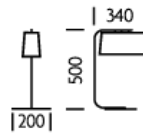

## DIMENSIONS

## FULL TECHNICAL SPECIFICATION

<b>MATERIAL</b>	STEEL	<b>PLUG COLOUR</b>	BLACK
<b>FINISH</b>	BLACK BRONZE (BB)	<b>SWITCH TYPE</b>	IN LINE
<b>LAMPHOLDER TYPE</b>	E27	<b>DIMMABLE AS STANDARD?</b>	BY REQUEST ONLY
<b>RECOMMENDED LAMP</b>	1 X E27 7W LED 2700K	<b>INSULATION RATING</b>	CLASS I
<b>MAX WATTAGE (RETROFIT)</b>	30W	<b>IP RATING</b>	IP20
<b>CE</b>	YES	<b>PROJECTION</b>	340MM
<b>UKCA</b>	YES	<b>BASE DIMENSIONS</b>	200MM DIAMETER
<b>UL</b>	YES	<b>NET PRODUCT WEIGHT</b>	2.35KG
<b>CABLE TYPE</b>	BLACK SILK-COVERED	<b>OVERALL HEIGHT AS SHOWN</b>	500MM
<b>CABLE LENGTH</b>	2000MM	<b>OVERALL WIDTH AS SHOWN</b>	200MM
<b>PLUG TYPE</b>	UK 13 AMP		