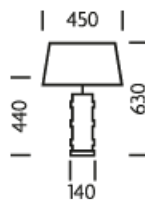

FEATURES

A MOUTHBLOWN VENETO GLASS LAMP WITH A DETAILED GEOMETRIC PATTERN AND FINISHED WITH DELICATE ENGLISH BRASS METALWORK.

MATERIAL

GLASS WITH STEEL

FINISH

SMOKE (SM) GLASS WITH ENGLISH BRASS METALWORK

RECOMMENDED LAMP

1 X E27 7W LED 2700K

CERTIFICATIONS

CE UK CA UL ± IP20

DIMENSIONS

FULL TECHNICAL SPECIFICATION

MATERIAL	GLASS WITH STEEL	PLUG COLOUR	BLACK
FINISH	SMOKE (SM) GLASS WITH ENGLISH BRASS METALWORK	SWITCH TYPE	IN LINE
LAMPHOLDER TYPE	E27	DIMMABLE AS STANDARD?	BY REQUEST ONLY
RECOMMENDED LAMP	1 X E27 7W LED 2700K	INSULATION RATING	CLASS I
MAX WATTAGE (RETROFIT)	30W	IP RATING	IP20
CE	YES	BASE DIMENSIONS	140MM DIAMETER
UKCA	YES	NET PRODUCT WEIGHT	2.5KG
UL	YES	OVERALL HEIGHT WITH SHADE AS SHOWN	630MM
CABLE TYPE	GOLD SILK-COVERED	OVERALL HEIGHT WITHOUT SHADE	440MM
CABLE LENGTH	2000MM	OVERALL WIDTH WITH SHADE AS SHOWN	450MM
PLUG TYPE	UK 13 AMP	OVERALL WIDTH WITHOUT SHADE	145MM