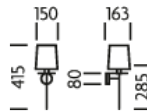

## DIMENSIONS

## FULL TECHNICAL SPECIFICATION

<b>MATERIAL</b>	STEEL	<b>INSULATION RATING</b>	CLASS I
<b>FINISH</b>	GOLDEN BRONZE (GB)	<b>IP RATING</b>	IP20
<b>LAMPHOLDER TYPE</b>	E14	<b>PROJECTION</b>	163MM
<b>RECOMMENDED LAMP</b>	1 X E14 4W LED 2700K	<b>BACKPLATE DIMENSIONS</b>	80MM DIAMETER
<b>MAX WATTAGE (RETROFIT)</b>	30W	<b>NET PRODUCT WEIGHT</b>	1KG
<b>CE</b>	YES	<b>OVERALL HEIGHT WITH SHADE AS SHOWN</b>	415MM
<b>UKCA</b>	YES	<b>OVERALL HEIGHT WITHOUT SHADE</b>	285MM
<b>UL</b>	YES	<b>OVERALL WIDTH WITH SHADE AS SHOWN</b>	150MM
<b>DIMMABLE AS STANDARD?</b>	YES	<b>OVERALL WIDTH WITHOUT SHADE</b>	100MM
<b>DIMMING TYPE</b>	PHASE		