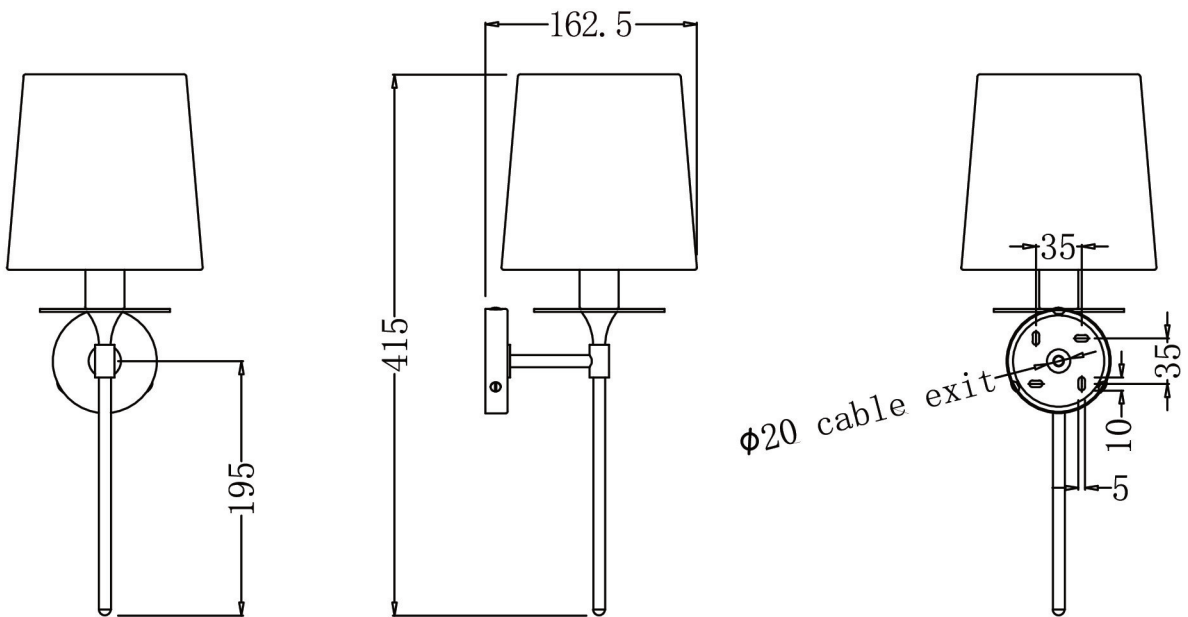

— CHELSOM —

EST. 1947