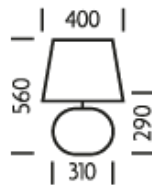

### DIMENSIONS

## FULL TECHNICAL SPECIFICATION

<b>MATERIAL</b>	CERAMIC WITH STEEL	<b>PLUG COLOUR</b>	BLACK
<b>FINISH</b>	NOCELLARA (NOCELLARA) WITH SATIN BRASS	<b>SWITCH TYPE</b>	IN LINE
<b>LAMPHOLDER TYPE</b>	E27	<b>DIMMABLE AS STANDARD?</b>	BY REQUEST ONLY
<b>RECOMMENDED LAMP</b>	1 X E27 7W LED 2700K	<b>INSULATION RATING</b>	CLASS I
<b>MAX WATTAGE (RETROFIT)</b>	30W	<b>IP RATING</b>	IP20
<b>CE</b>	YES	<b>NET PRODUCT WEIGHT</b>	3.4KG
<b>UKCA</b>	YES	<b>OVERALL HEIGHT WITH SHADE AS SHOWN</b>	560MM
<b>UL</b>	YES	<b>OVERALL HEIGHT WITHOUT SHADE</b>	290MM
<b>CABLE TYPE</b>	BLACK SILK-COVERED	<b>OVERALL WIDTH WITH SHADE AS SHOWN</b>	400MM
<b>CABLE LENGTH</b>	2000MM	<b>OVERALL WIDTH WITHOUT SHADE</b>	310MM
<b>PLUG TYPE</b>	UK 13 AMP		