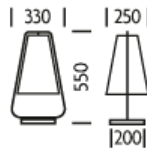

DIMENSIONS

FULL TECHNICAL SPECIFICATION

MATERIAL	STEEL WITH ACRYLIC DIFFUSER	PLUG COLOUR	BLACK
FINISH	BRUSHED BRASS (BRB)	SWITCH TYPE	ROTARY DIMMER
LAMPHOLDER TYPE	E27	DIMMABLE AS STANDARD?	YES
RECOMMENDED LAMP	1 X E27 7W LED 2700K	INSULATION RATING	CLASS I
MAX WATTAGE (RETROFIT)	30W	IP RATING	IP20
CE	YES	BASE DIMENSIONS	200MM DIAMETER
UKCA	YES	NET PRODUCT WEIGHT	2.4KG
UL	YES	OVERALL HEIGHT AS SHOWN	550MM
CABLE TYPE	BLACK SILK-COVERED	OVERALL WIDTH AS SHOWN	330MM
CABLE LENGTH	2000MM	OVERALL DEPTH AS SHOWN	250MM
PLUG TYPE	UK 13 AMP		