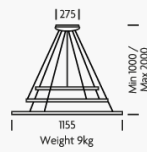

DIMENSIONS

FULL TECHNICAL SPECIFICATION

MATERIAL	STEEL AND ACRYLIC DIFFUSERS	SUSPENSION TYPE	WIRE
FINISH	SATIN BLACK WITH OPAL ACRYLIC	DIMMABLE AS STANDARD?	YES
LAMPHOLDER TYPE	INTEGRAL LED	DIMMING TYPE	1-10V
INTEGRAL LIGHT SOURCE	LED 69W 2700K	INSULATION RATING	CLASS I
COLOUR TEMPERATURE	2700K	IP RATING	IP20
WATTAGE (W) - INTEGRAL LED	69W	MINIMUM DROP	1000MM
CE	YES	MAXIMUM DROP	2000MM
UKCA	YES	CEILING PLATE DIMENSIONS	275MM DIAMETER
UL	FOR UL PLEASE ENQUIRE.	NET PRODUCT WEIGHT	9KG
DRIVER LOCATION	INTEGRAL	OVERALL WIDTH AS SHOWN	1155MM

FOR MORE INFORMATION ABOUT THIS PRODUCT:

Email: sales@chelsom.co.uk | Call: +44 (0)1253 831400

Chelsom Limited, Heritage House, Clifton Road, Blackpool, Lancashire FY4 4QA, United Kingdom

www.chelsom.co.uk