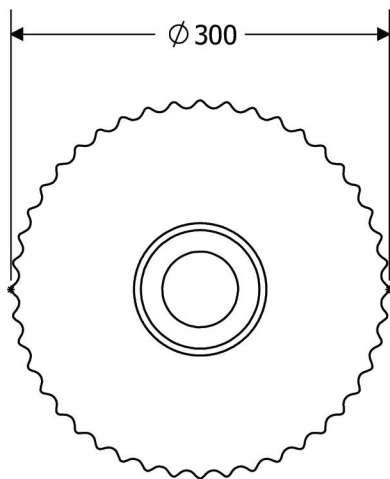

— CHELSOM —

EST. 1947