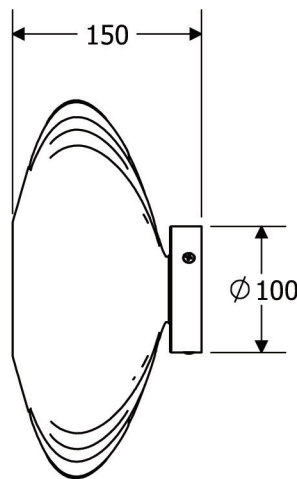

— CHELSOM —

EST. 1947