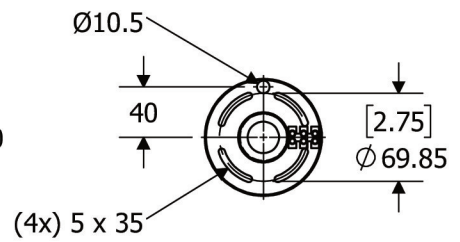

— CHELSOM —

EST. 1947