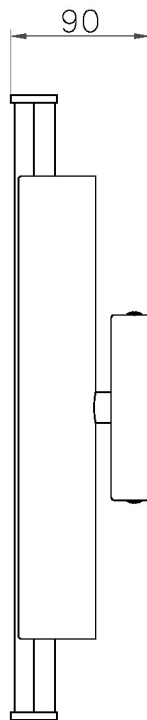

### MATERIAL

STEEL WITH ACRYLIC

### DIMENSIONS

## FULL TECHNICAL SPECIFICATION

<b>MATERIAL</b>	STEEL WITH ACRYLIC	<b>DIMMABLE AS STANDARD?</b>	BY REQUEST ONLY
<b>FINISH</b>	BLACK BRONZE (BB) WITH OPAL ACRYLIC	<b>INSULATION RATING</b>	CLASS I
<b>LAMPHOLDER TYPE</b>	INTEGRAL LED	<b>IP RATING</b>	IP44
<b>INTEGRAL LIGHT SOURCE</b>	LED 4W 2700K	<b>BATHROOM ZONE</b>	ZONE 2
<b>COLOUR TEMPERATURE</b>	2700K	<b>PROJECTION</b>	90MM
<b>WATTAGE (W) - INTEGRAL LED</b>	4W	<b>BACKPLATE DIMENSIONS</b>	120 X 60MM
<b>CE</b>	YES	<b>NET PRODUCT WEIGHT</b>	1KG
<b>UKCA</b>	YES	<b>OVERALL HEIGHT AS SHOWN</b>	400MM
<b>UL</b>	FOR UL PLEASE ENQUIRE.	<b>OVERALL WIDTH AS SHOWN</b>	100MM
<b>DRIVER LOCATION</b>	INTEGRAL		

# — CHELSOM —

EST. 1947

FOLLOW THE NUMBERED ASSEMBLY SEQUENCE