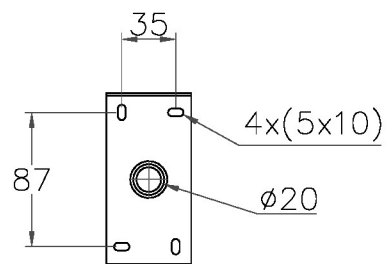

— CHELSOM —

EST. 1947