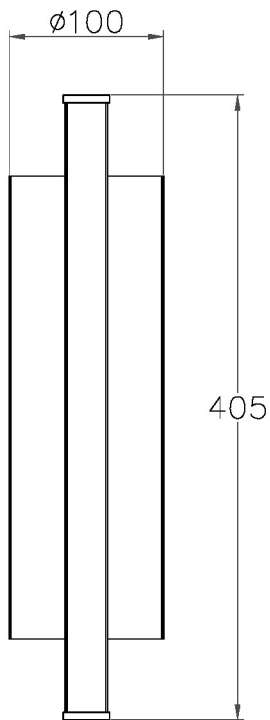

— CHELSOM —

EST. 1947