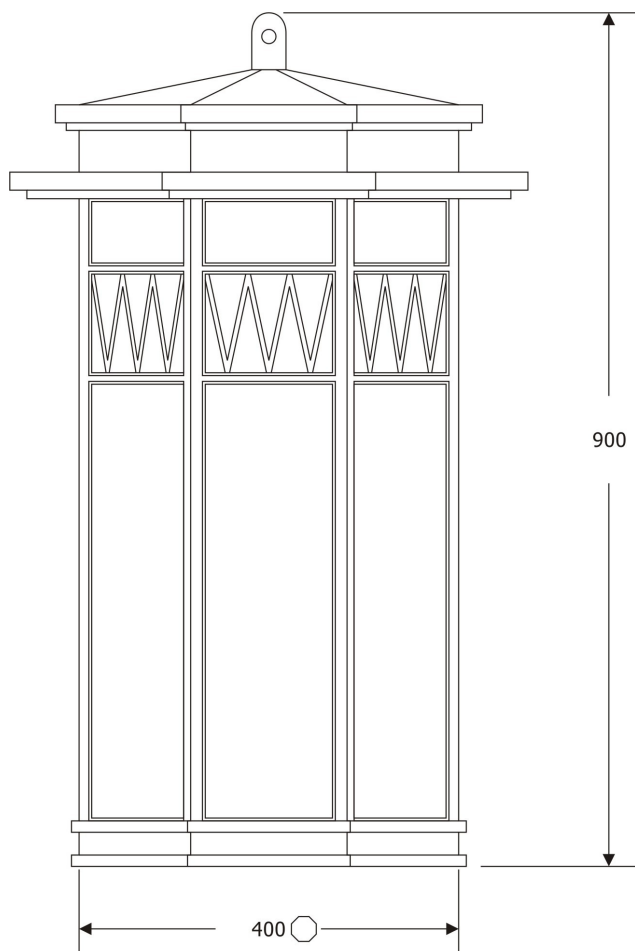

# Villa Marina Arcade

**PROJECT:** Villa Marina Arcade, Isle of Man

**CLIENT:** Isle of Man tourism department

**DESIGNER:** Ellis Brown Architects

**LAMPING:** 4 x dimmable 80W PLL lamps + 1 x 38W 2D emergency lamp for downlight

**METAL FINISH:** Antique Bronze

**PANELS:** Opal polycarbonate

**DIAMETER:** 420 mm

**HEIGHT:** 900 mm + chain suspension

As part of a £4 million scheme to redevelop the Villa Marina Arcade, Chelsom was commissioned to manufacture eight bespoke 1920 style replica lanterns together with a state-of-the-art contemporary canopy pendant for the box office. This stunning scheme revives the elegance of the twenties.

The cast metal lanterns are based on authentic Edwardian period designs. Each lantern has a hinged door for lamp access.