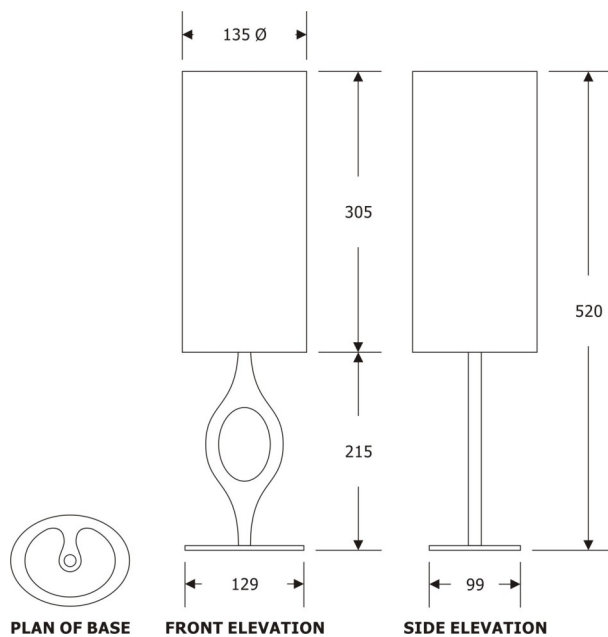

Sunseeker Predator 84

PROJECT: Sunseeker Predator 84

CLIENT: Sunseeker Yachts

DESIGNER: Design Unlimited

LAMPING: 1 x 10W E14 self ballasted fluorescent lamp or 1 x 14W E14 halogen lamp

METAL FINISH: Polished Chrome

SHADE: Beige

DIAMETER: 135 mm

HEIGHT: 520 mm

For the stylish Predator 84 model, Chelsom supplied special table lamps created with carbon fibre mouldings and steel. Lightweight due to their unique hollow construction, the lamp frames are contemporary matt black carbon fibre with polished chrome metalwork, teamed with unique double skin shades which feature a fine black mesh stretched over a beige inner cylinder.

For additional stability when sailing, the lamp bases were modified for fixing to the side tables.